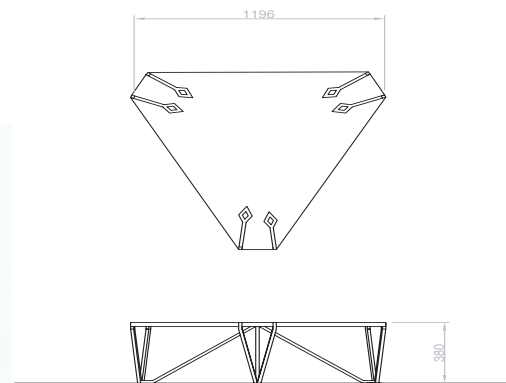

TRICOQUE

2011

Table basse,
acier et chêne massif

*Coffee Table,
Steel and Solid Oak*

120x120x120 cm - H 38 cm

© photos : Harry Matenaer