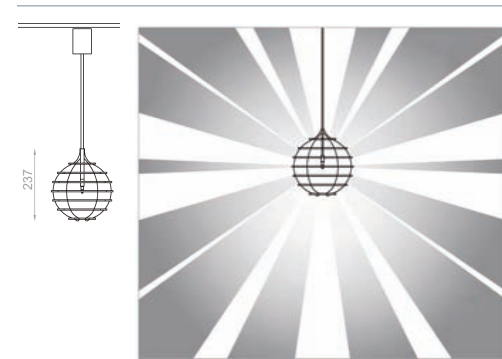

MV
2010

Suspension,
inox

*Suspension Lamp,
Stainless Steel*

Ø 20 cm

© photos : Harry Matenaer